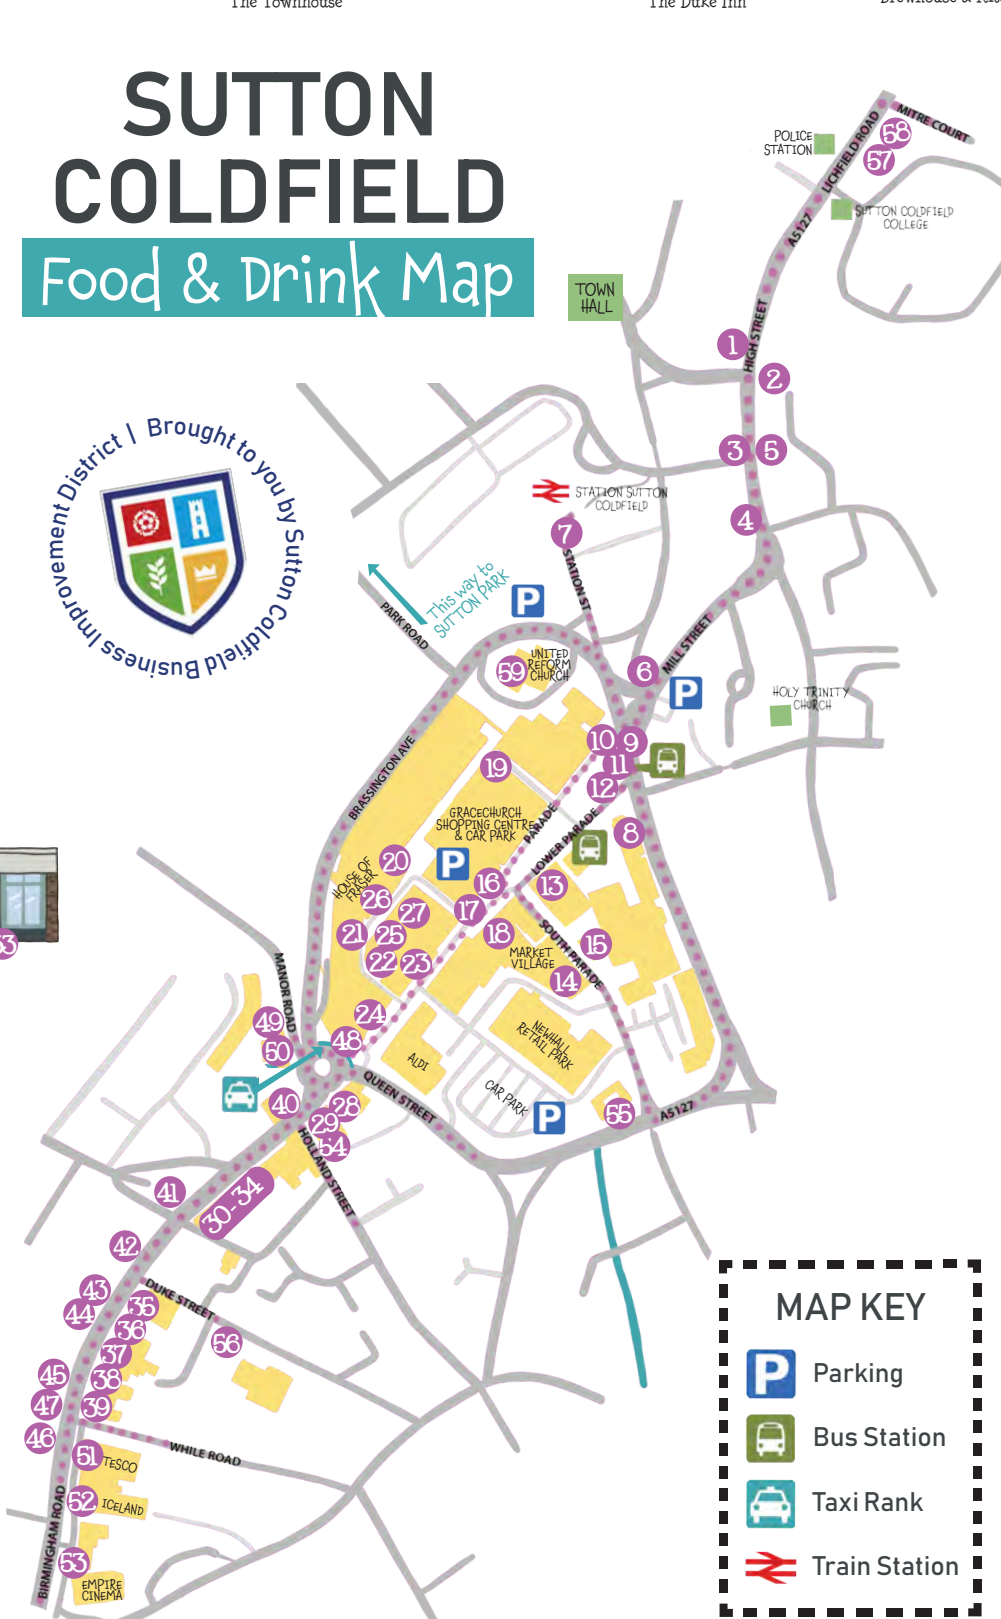

SUTTON COLDFIELD Food & Drink Map

MAP KEY

- Parking
- Bus Station
- Taxi Rank
- Train Station