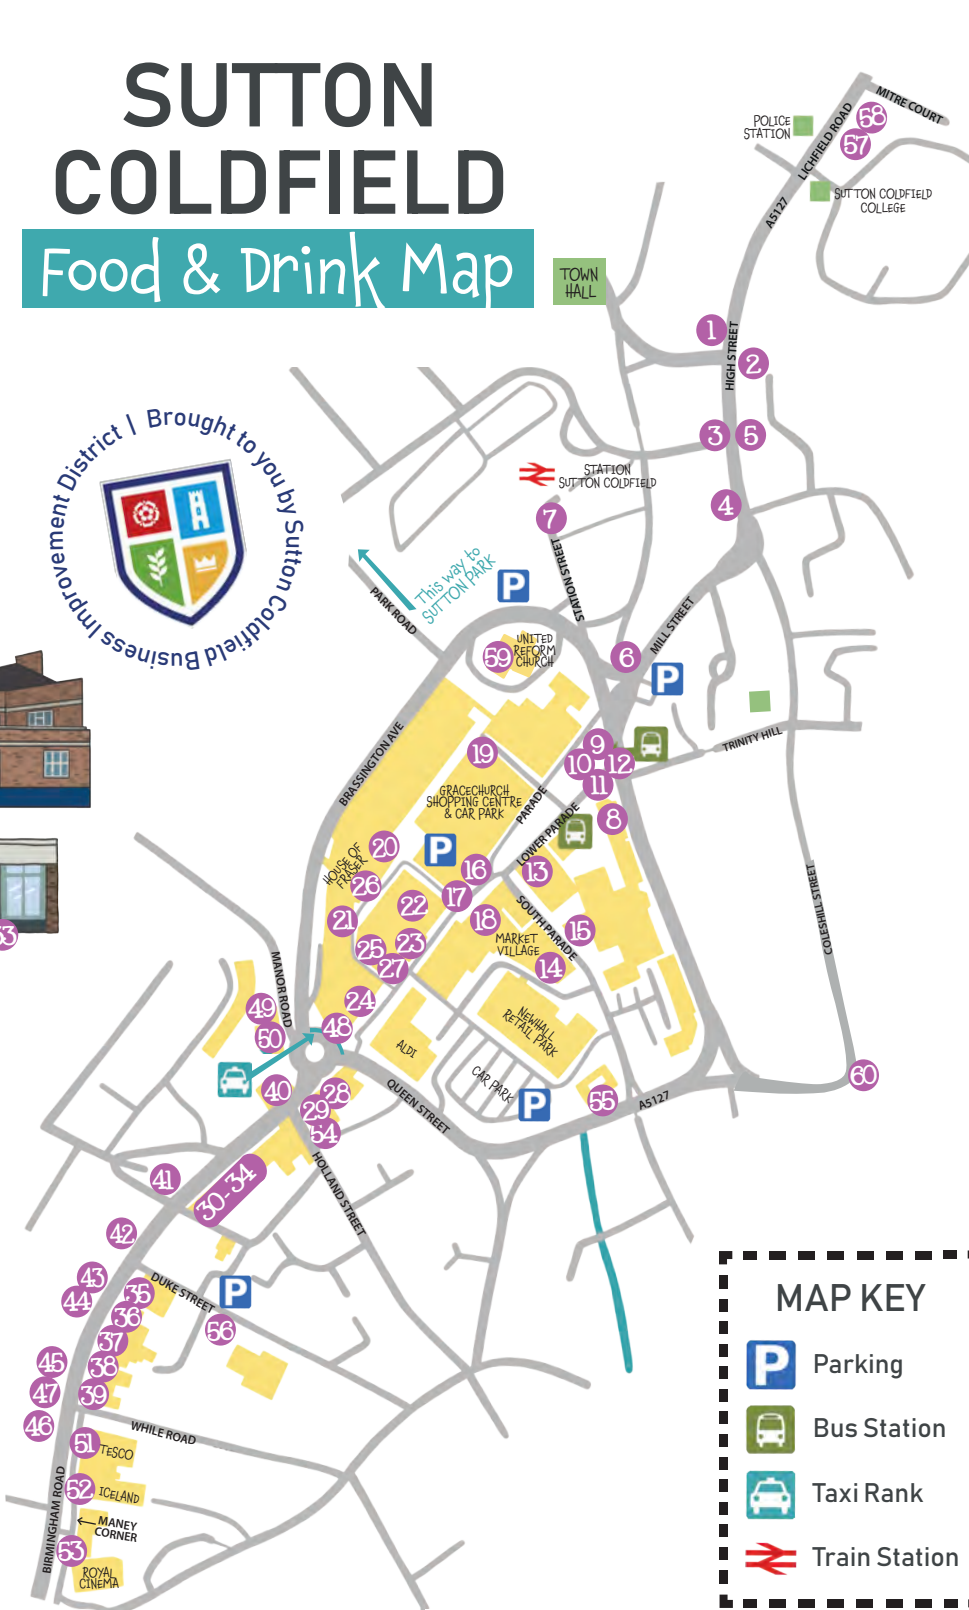

SUTTON COLDFIELD Food & Drink Map

Business Improvement District | Brought to you by Sutton Coldfield

MAP KEY

- Parking
- Bus Station
- Taxi Rank
- Train Station